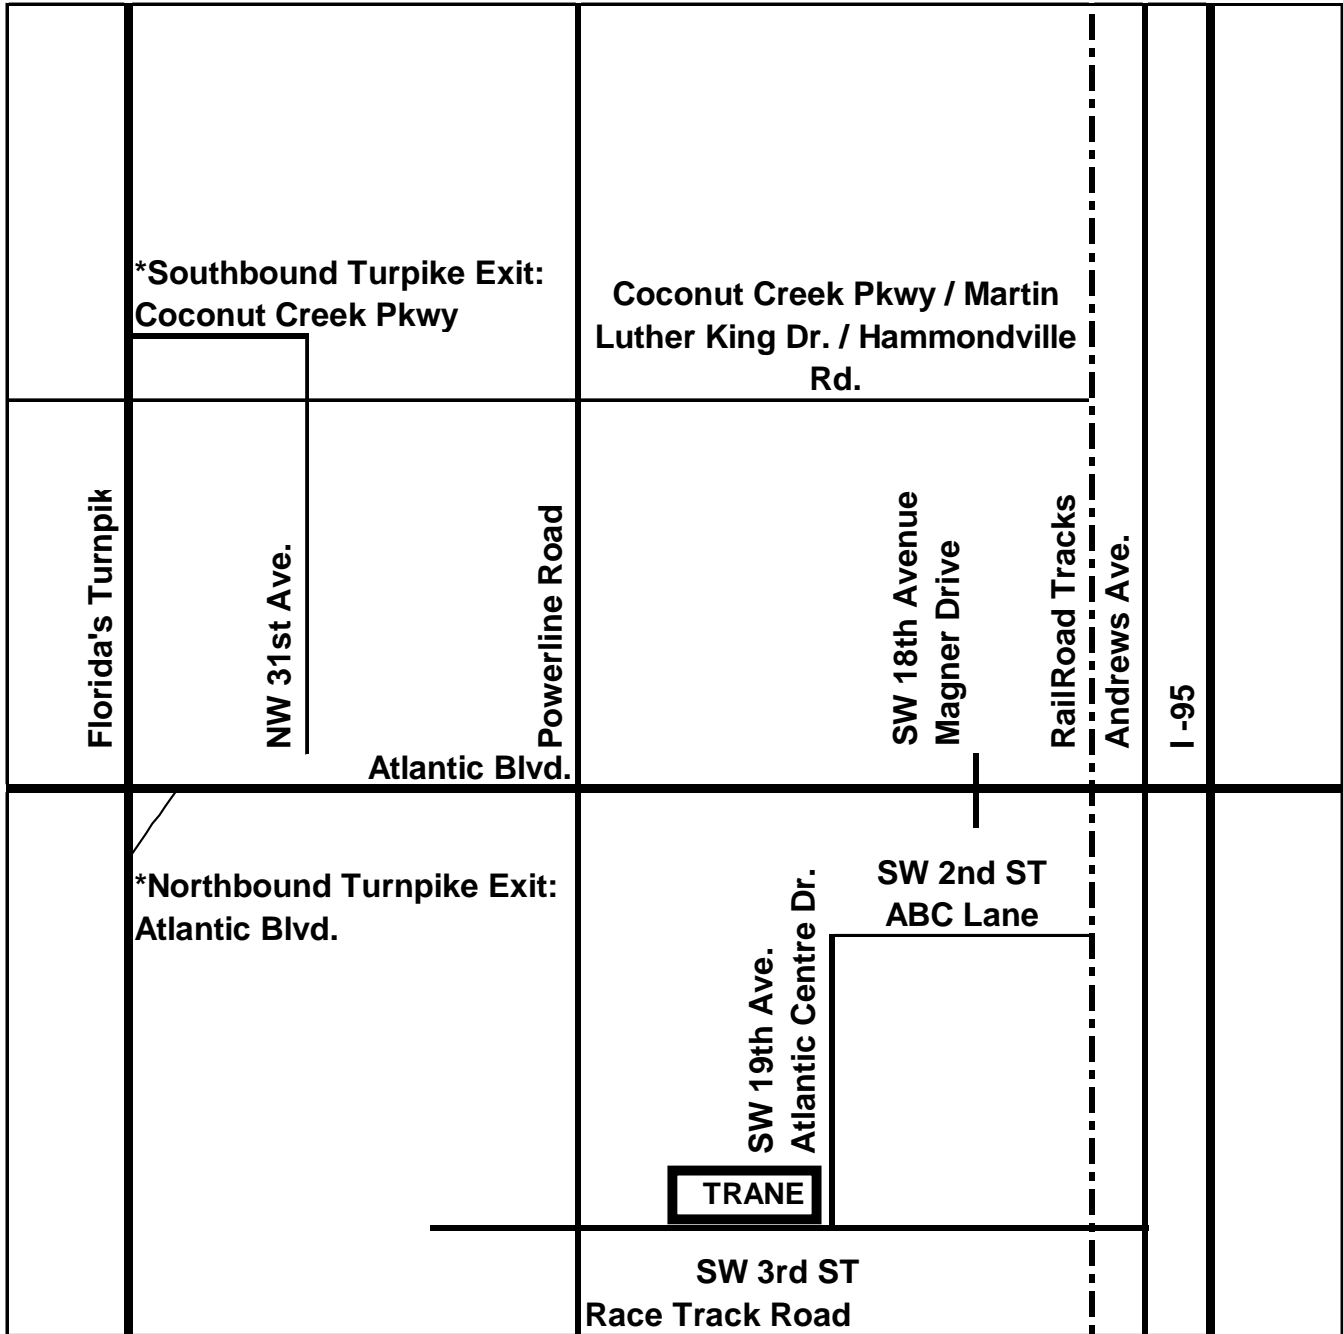

TRANE[®]

It's Hard To Stop A Trane.[®]

POMPANO TRANE
2103 SW 3rd Street
Pompano Beach, FL 33069