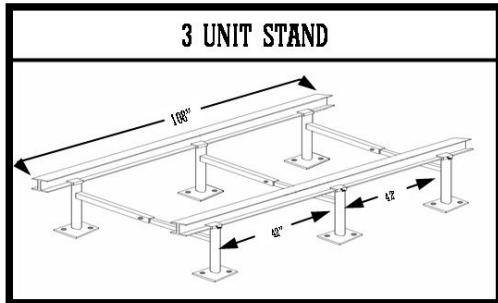

# System Configurations

Drawings Are Not To Scale

**UNIT/SIZE TABLE**

Stand Size	3 Foot	6 Foot	9 Foot	12 Foot	15 Foot	18 Foot
Roof Type	All Roofs	All Roofs	All Roofs	All Roofs	All Roofs	All Roofs
Multiple Units	1	2	3	4	4	4
Max # Units	9 Sq Ft	9 Sq Ft	9 Sq Ft	9 Sq Ft	9 Sq Ft	9 Sq Ft
Max Size Est.	9 Sq Ft	18 Sq Ft	27 Sq Ft	36 Sq Ft	45 Sq Ft	54 Sq Ft
Combination of Units Max.						