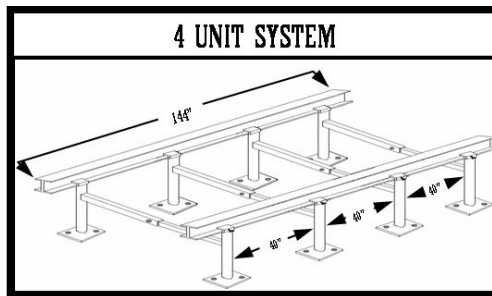

System Configurations

Drawings Are Not To Scale

UNIT/SIZE TABLE

Stand Size	3 Foot	6 Foot	9 Foot	12 Foot	15 Foot	18 Foot
Roof Type	All Roofs	All Roofs	All Roofs	All Roofs	All Roofs	All Roofs
Multiple Units	1	2	3	4	4	4
Max # Units	9 Sq Ft	9 Sq Ft	9 Sq Ft	9 Sq Ft	9 Sq Ft	9 Sq Ft
Max Size Est.	9 Sq Ft	18 Sq Ft	27 Sq Ft	36 Sq Ft	45 Sq Ft	54 Sq Ft
Combination of Units Max.						