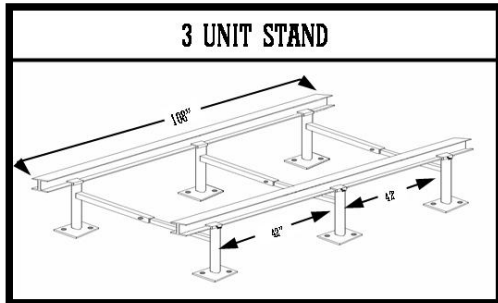

System Configurations

Drawings Are Not To Scale

UNIT/SIZE TABLE

Stand Size	3 Foot	6 Foot	9 Foot	12 Foot	15 Foot	18 Foot
Roof Type	All Roofs	All Roofs	All Roofs	All Roofs	All Roofs	All Roofs
Multiple Units	1	2	3	4	4	4
Max # Units	9 Sq Ft	9 Sq Ft	9 Sq Ft	9 Sq Ft	9 Sq Ft	9 Sq Ft
Max Size Est.	9 Sq Ft	18 Sq Ft	27 Sq Ft	36 Sq Ft	45 Sq Ft	54 Sq Ft
Combination of Units Max.						