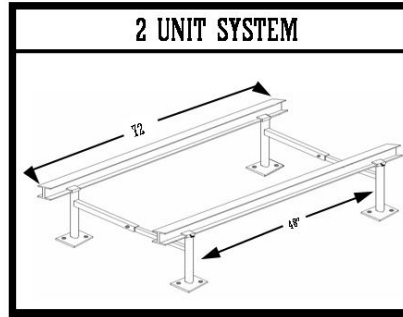

System Configurations

Drawings Are Not To Scale

UNIT/SIZE TABLE

Stand Size	3 Foot	6 Foot	9 Foot	12 Foot	15 Foot	18 Foot
Roof Type	All Roofs	All Roofs	All Roofs	All Roofs	All Roofs	All Roofs
Multiple Units	1	2	3	4	4	4
Max # Units	9 Sq Ft	9 Sq Ft	9 Sq Ft	9 Sq Ft	9 Sq Ft	9 Sq Ft
Max Size Est.	9 Sq Ft	18 Sq Ft	27 Sq Ft	36 Sq Ft	45 Sq Ft	54 Sq Ft
Combination of Units Max.						