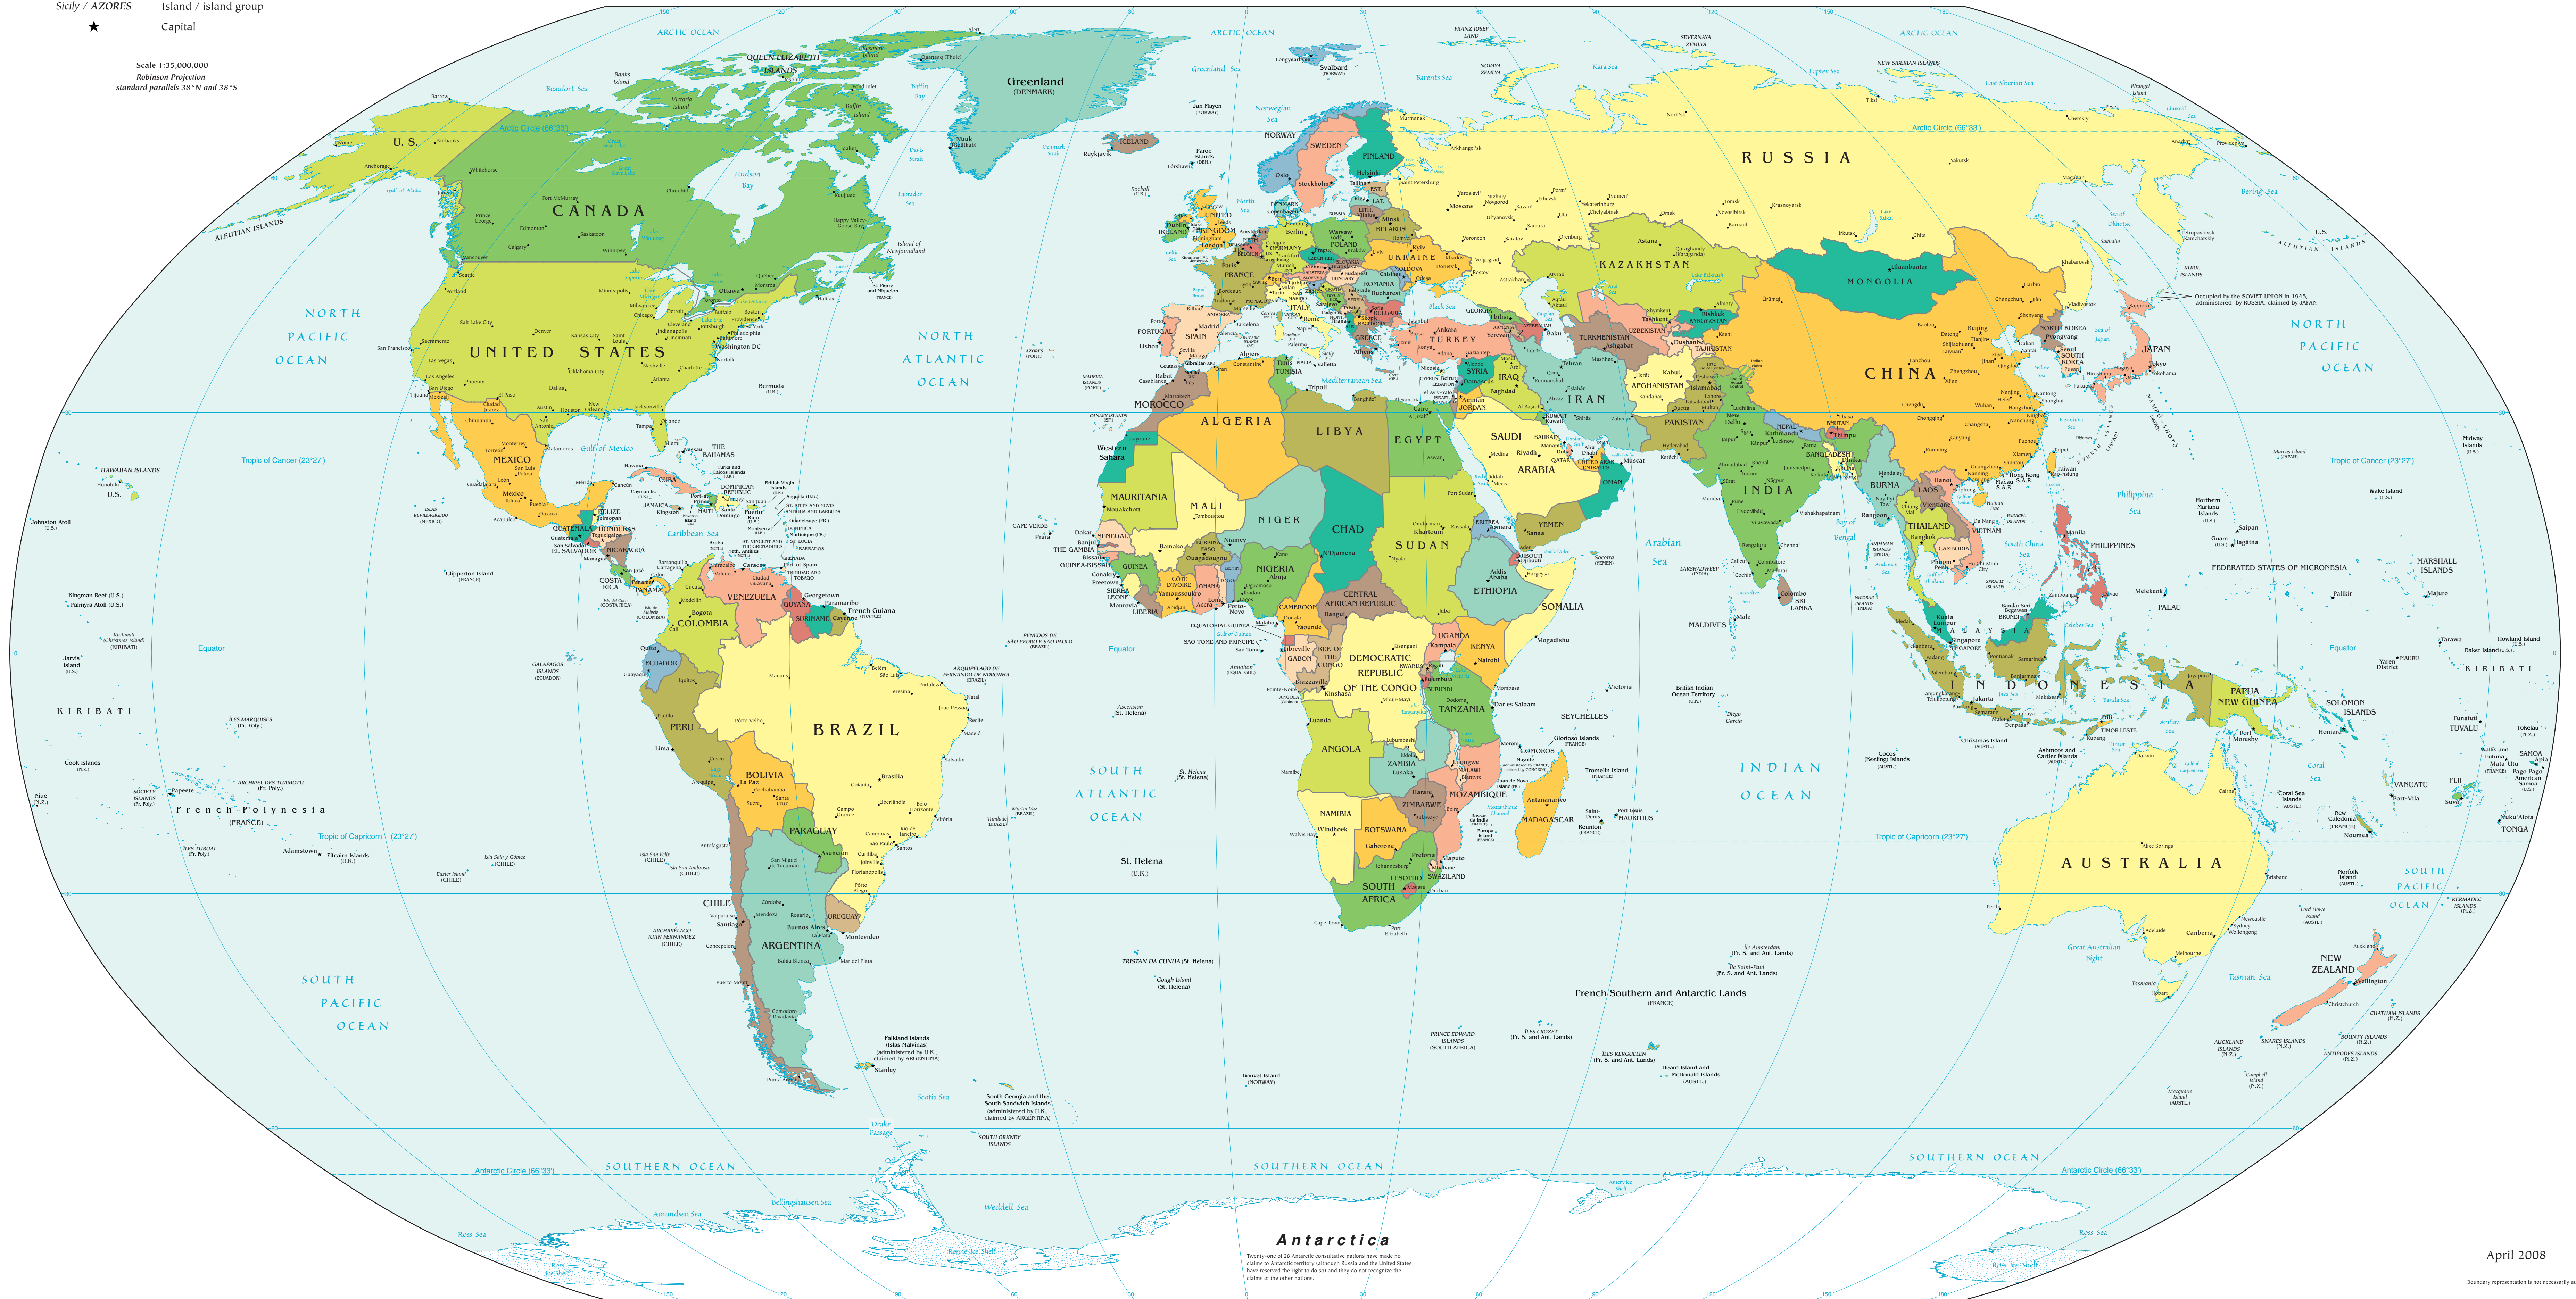

Political Map of the World, April 2008

- AUSTRALIA Independent state
- Bermuda Dependency or area of special sovereignty
- Stjely / AZORES Island / island group
- ★ Capital

April 2008

8032741 (000011) 4/08